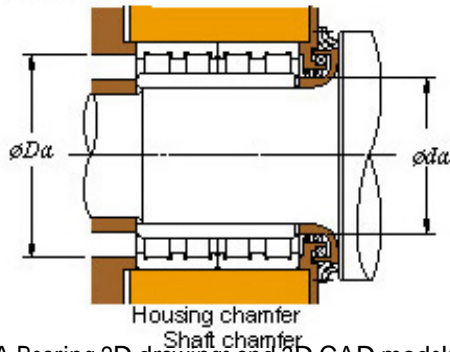

Seo-NTN Driveshaft USA CORP.

■ Mounting dimensions

313823A Bearing 2D drawings and 3D CAD models

313823A KOYO Four-row cylindrical roller bearings

Bearing No. 313823A

Bearing No.	313823A
d	260
D	370
B	220
r(min)	3
Cr	2340
C0r	4480
Cu	497
Fw	290
C	220
r1(min)	3
da(min)	274
Da(max)	356
Da(min)	346
ra(max)	2.5
rb(max)	2.5
(Refer.) Mass(kg)	75.0