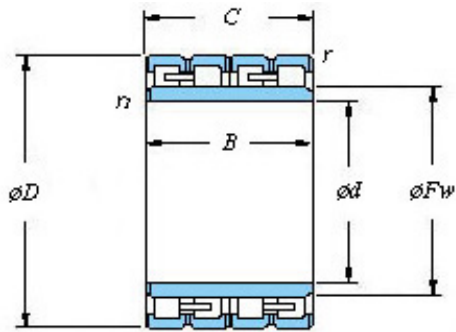

Seo-NTN Driveshaft USA CORP.

■ Mounting dimensions

52FC37268W Bearing 2D drawings and 3D CAD models

52FC37268W KOYO Four-row cylindrical roller bearings

Bearing No. 52FC37268W

Bearing No.	52FC37268W
d	260
D	368
B	268
r(min)	2.1
Cr	2940
C0r	5990
Cu	645
Fw	288
C	268
r1(min)	2.1
da(min)	272
Da(max)	356
Da(min)	344
ra(max)	2
rb(max)	2
(Refer.) Mass(kg)	89.9