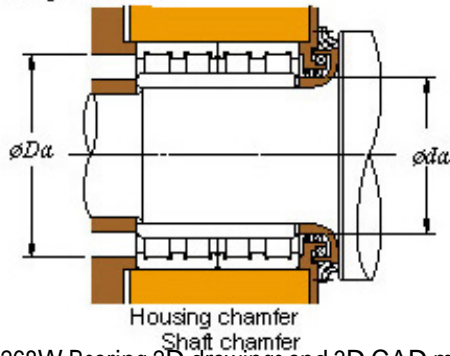

Seo-NTN Driveshaft USA CORP.

■ Mounting dimensions

52FC37268W Bearing 2D drawings and 3D CAD models

52FC37268W KOYO Four-row cylindrical roller bearings

Bearing No. 52FC37268W

Bearing No.	52FC37268W
d	260
D	368
B	268
r(min)	2.1
Cr	2940
C0r	5990
Cu	645
Fw	288
C	268
r1(min)	2.1
da(min)	272
Da(max)	356
Da(min)	344
ra(max)	2
rb(max)	2
(Refer.) Mass(kg)	89.9