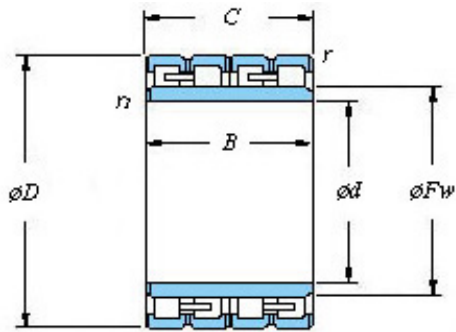

# Seo-NTN Driveshaft USA CORP.

■ Mounting dimensions

52FC36230CW Bearing 2D drawings and 3D CAD models

## 52FC36230CW KOYO Four-row cylindrical roller bearings

Bearing No. 52FC36230CW

Bearing No.	52FC36230CW
d	260
D	360
B	230
r(min)	2.1
Cr	2300
C0r	4900
Cu	528
Fw	292.5
C	230
r1(min)	2.1
da(min)	272
Da(max)	348
Da(min)	340
ra(max)	2
rb(max)	2
(Refer.)Mass(kg)	69.7