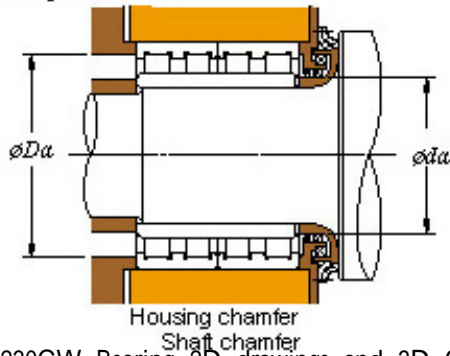

# Seo-NTN Driveshaft USA CORP.

■ Mounting dimensions

52FC36230CW Bearing 2D drawings and 3D CAD models

## 52FC36230CW KOYO Four-row cylindrical roller bearings

Bearing No. 52FC36230CW

Bearing No.	52FC36230CW
d	260
D	360
B	230
r(min)	2.1
Cr	2300
C0r	4900
Cu	528
Fw	292.5
C	230
r1(min)	2.1
da(min)	272
Da(max)	348
Da(min)	340
ra(max)	2
rb(max)	2
(Refer.)Mass(kg)	69.7